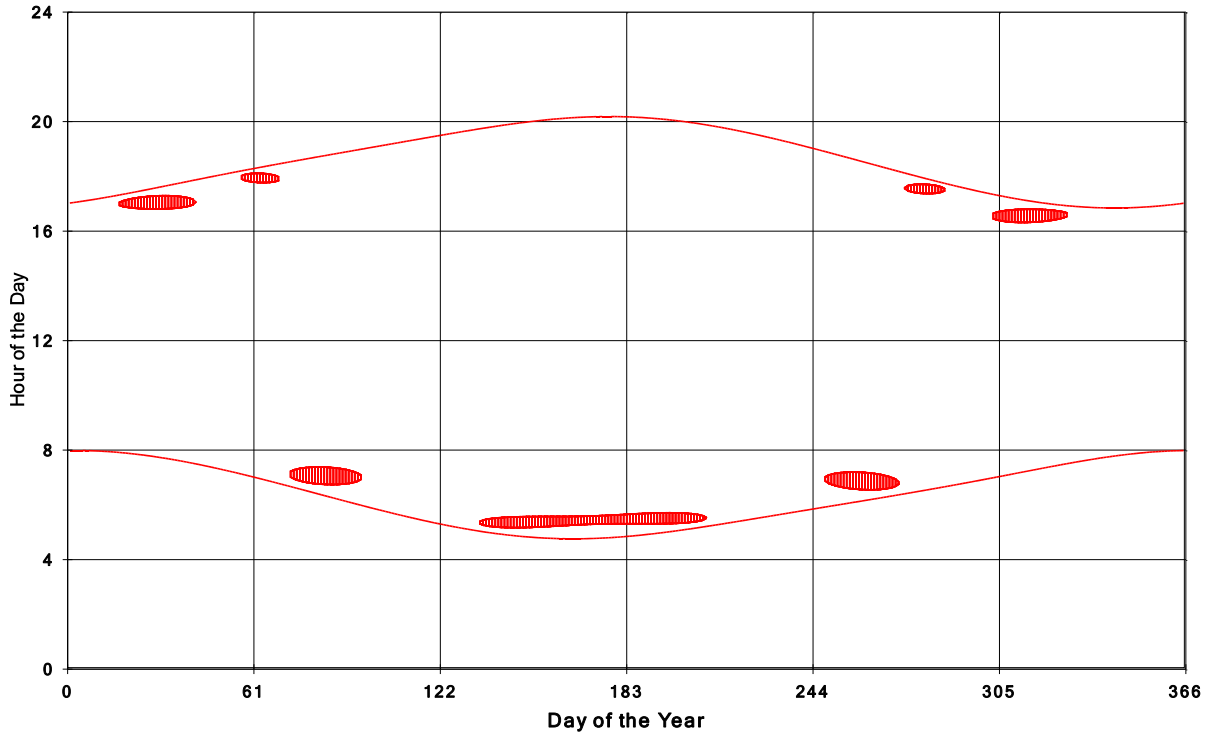

Goshen Wind Energy Centre  
Shadow Times on House 2017, All Windows from All Turbine

Goshen Wind Energy Centre  
Shadow Times on House 2027, All Windows from All Turbine

Goshen Wind Energy Centre  
Shadow Times on House 2044, All Windows from All Turbine

**Jericho Wind Energy Centre  
Shadow Times on House 2045, All Windows from All Turbine**

**Goshen Wind Energy Centre  
Shadow Times on House 2052, All Windows from All Turbine**

Goshen Wind Energy Centre  
Shadow Times on House 2053, All Windows from All Turbine

Goshen Wind Energy Centre  
Shadow Times on House 2054, All Windows from All Turbine

Goshen Wind Energy Centre  
 Shadow Times on House 2056, All Windows from All Turbine

Goshen Wind Energy Centre  
 Shadow Times on House 2057, All Windows from All Turbine