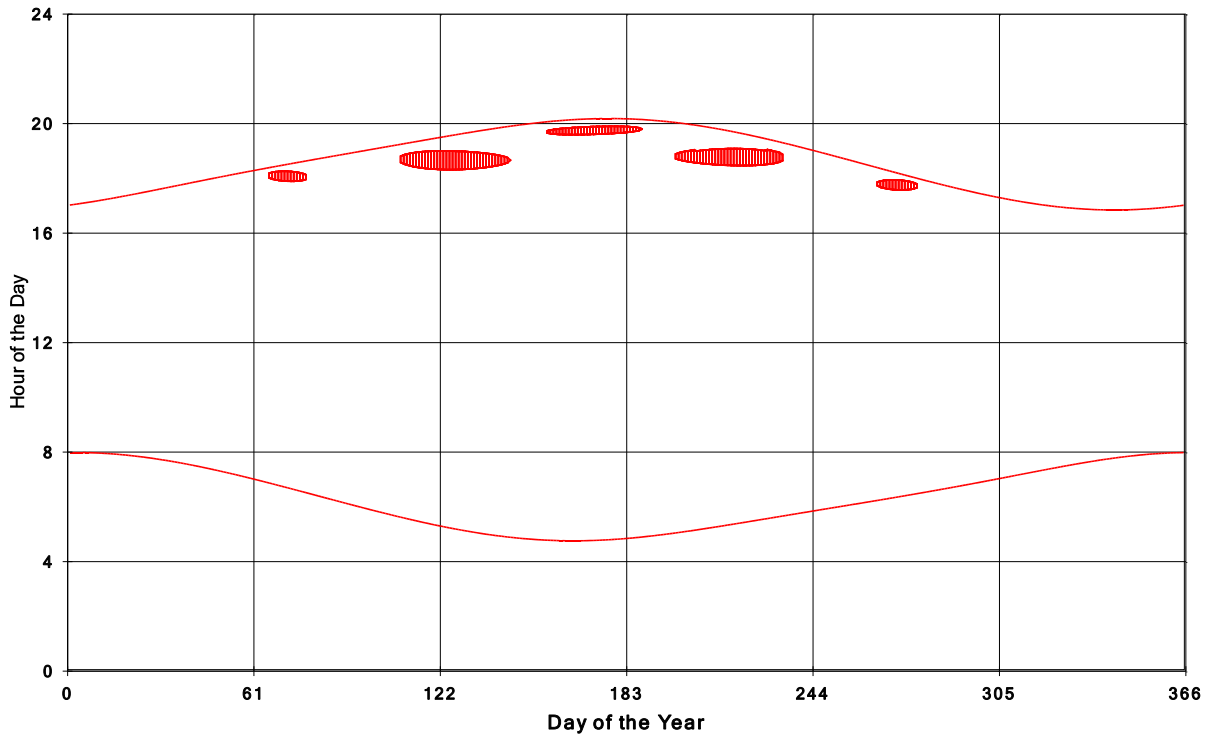

Goshen Wind Energy Centre
Shadow Times on House 727, All Windows from All Turbine:

Goshen Wind Energy Centre
Shadow Times on House 726, All Windows from All Turbine: