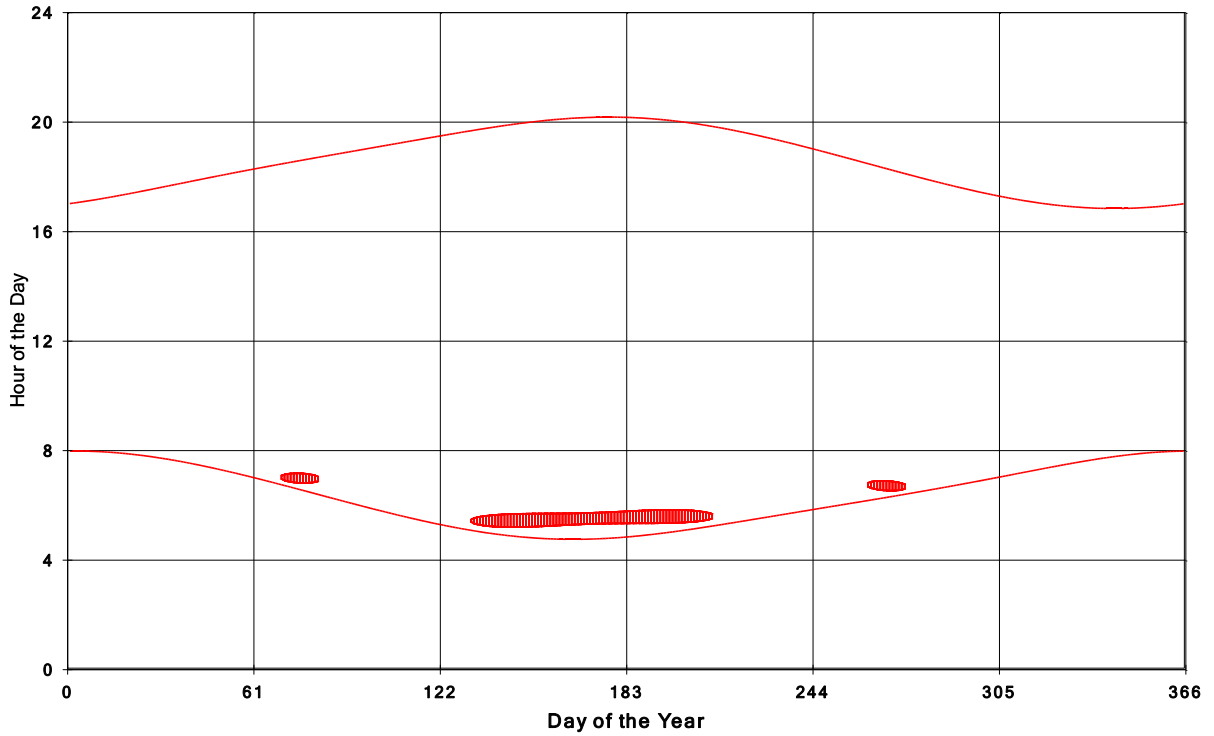

Goshen Wind Energy Centre
Shadow Times on House 554, All Windows from All Turbine:

Goshen Wind Energy Centre
Shadow Times on House 553, All Windows from All Turbine: