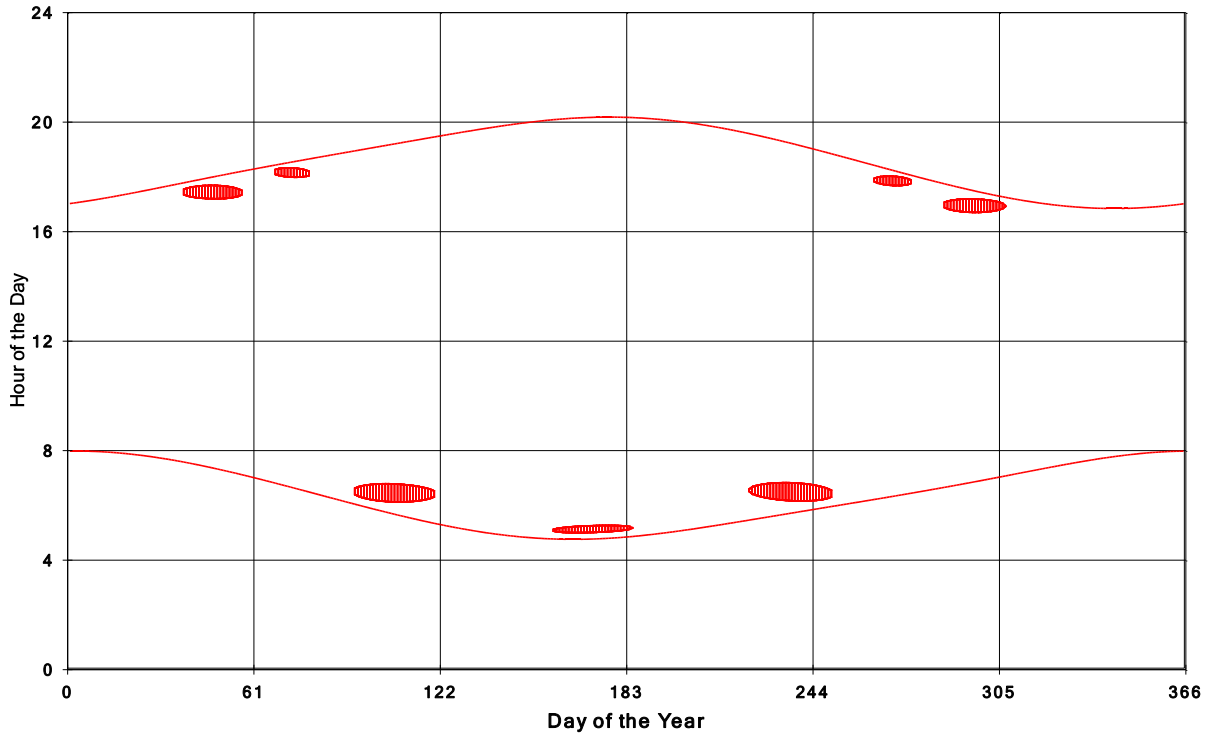

Goshen Wind Energy Centre
Shadow Times on House 592, All Windows from All Turbine:

Goshen Wind Energy Centre
Shadow Times on House 591, All Windows from All Turbine: