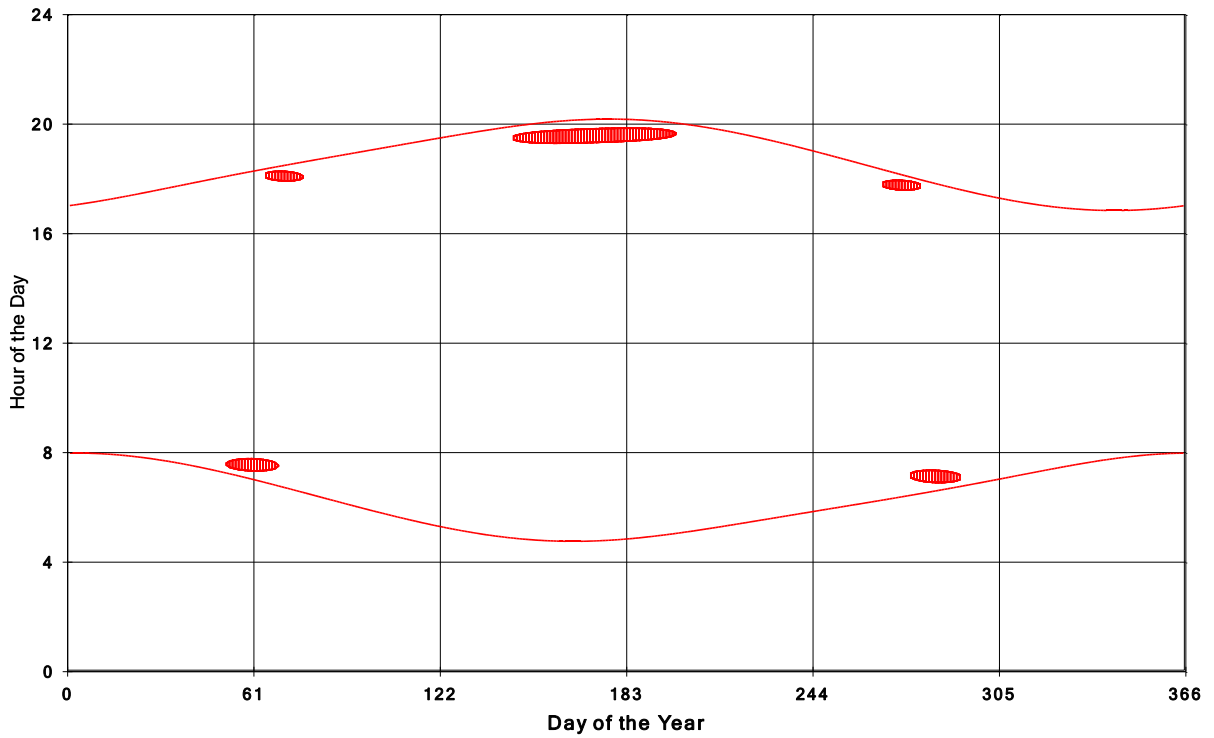

Goshen Wind Energy Centre
 Shadow Times on House 461, All Windows from All Turbine:

Goshen Wind Energy Centre
 Shadow Times on House 462, All Windows from All Turbine:

Goshen Wind Energy Centre
 Shadow Times on House 463, All Windows from All Turbine:

Goshen Wind Energy Centre
 Shadow Times on House 464, All Windows from All Turbine:

Goshen Wind Energy Centre
Shadow Times on House 467, All Windows from All Turbine:

Goshen Wind Energy Centre
Shadow Times on House 468, All Windows from All Turbine: