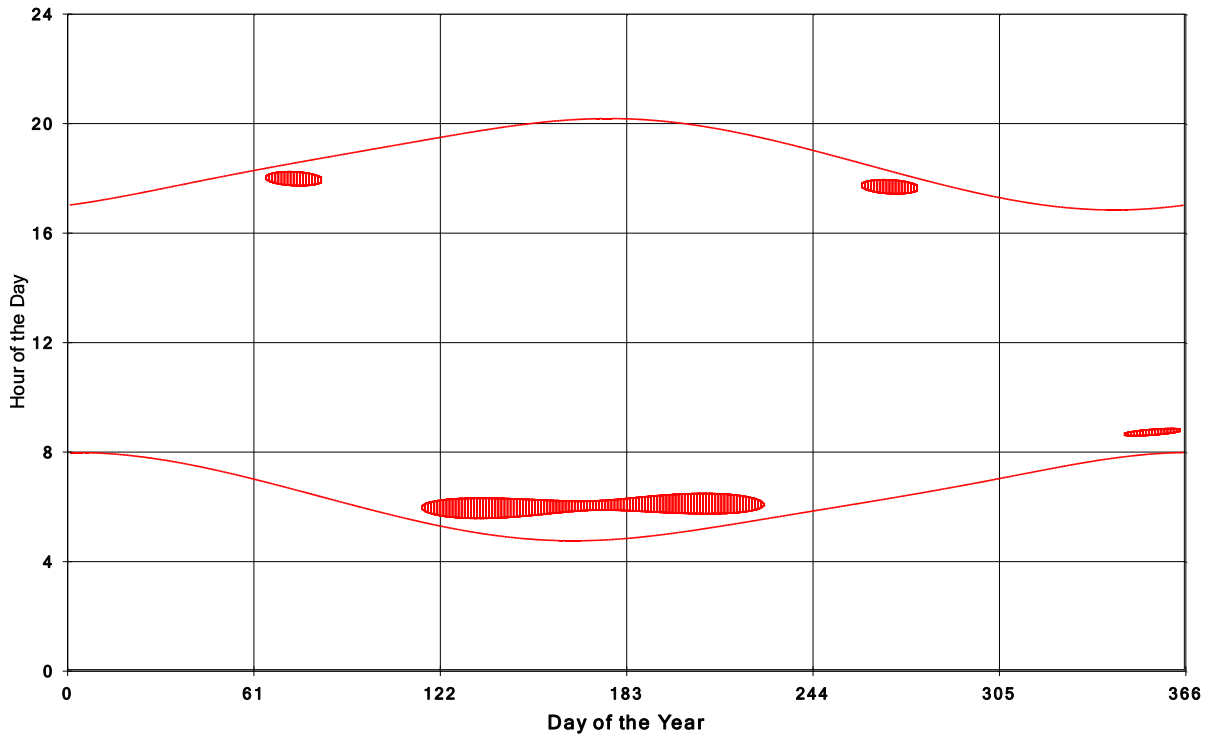

Goshen Wind Energy Centre
 Shadow Times on House 461, All Windows from All Turbine:

Goshen Wind Energy Centre
 Shadow Times on House 462, All Windows from All Turbine:

Goshen Wind Energy Centre
 Shadow Times on House 463, All Windows from All Turbine: