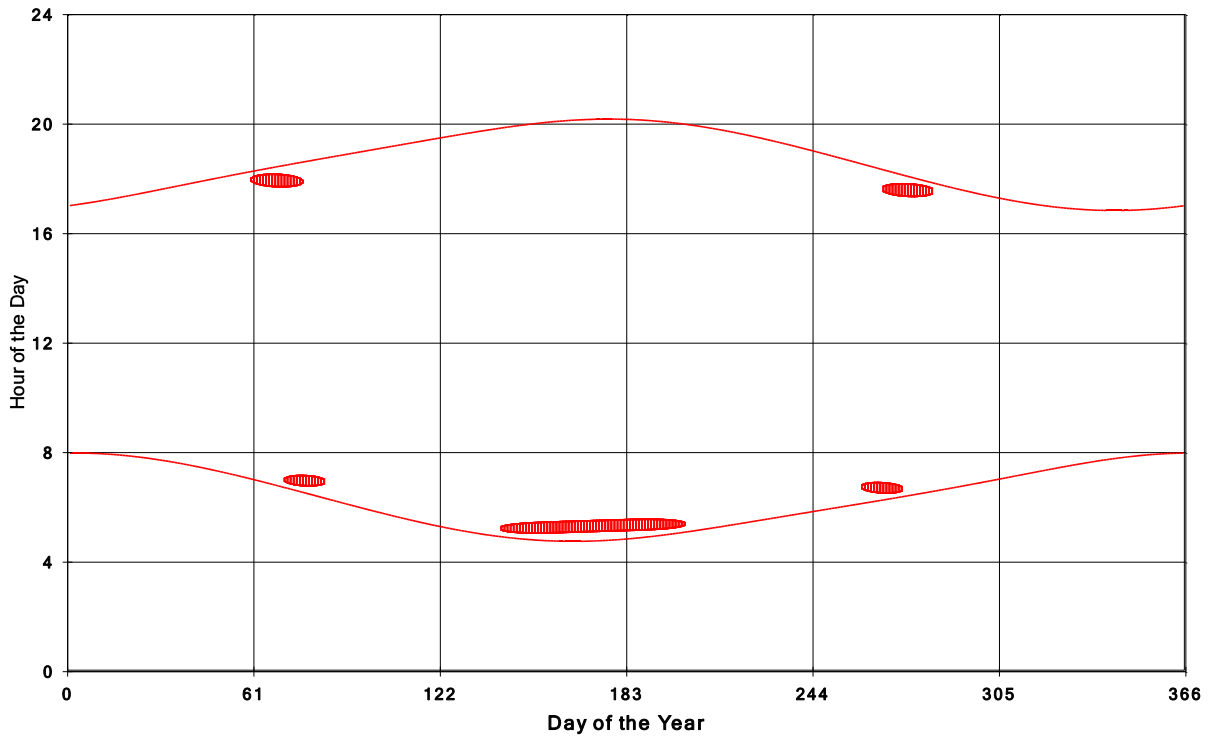

Goshen Wind Energy Centre
Shadow Times on House 556, All Windows from All Turbine:

Goshen Wind Energy Centre
Shadow Times on House 555, All Windows from All Turbine: